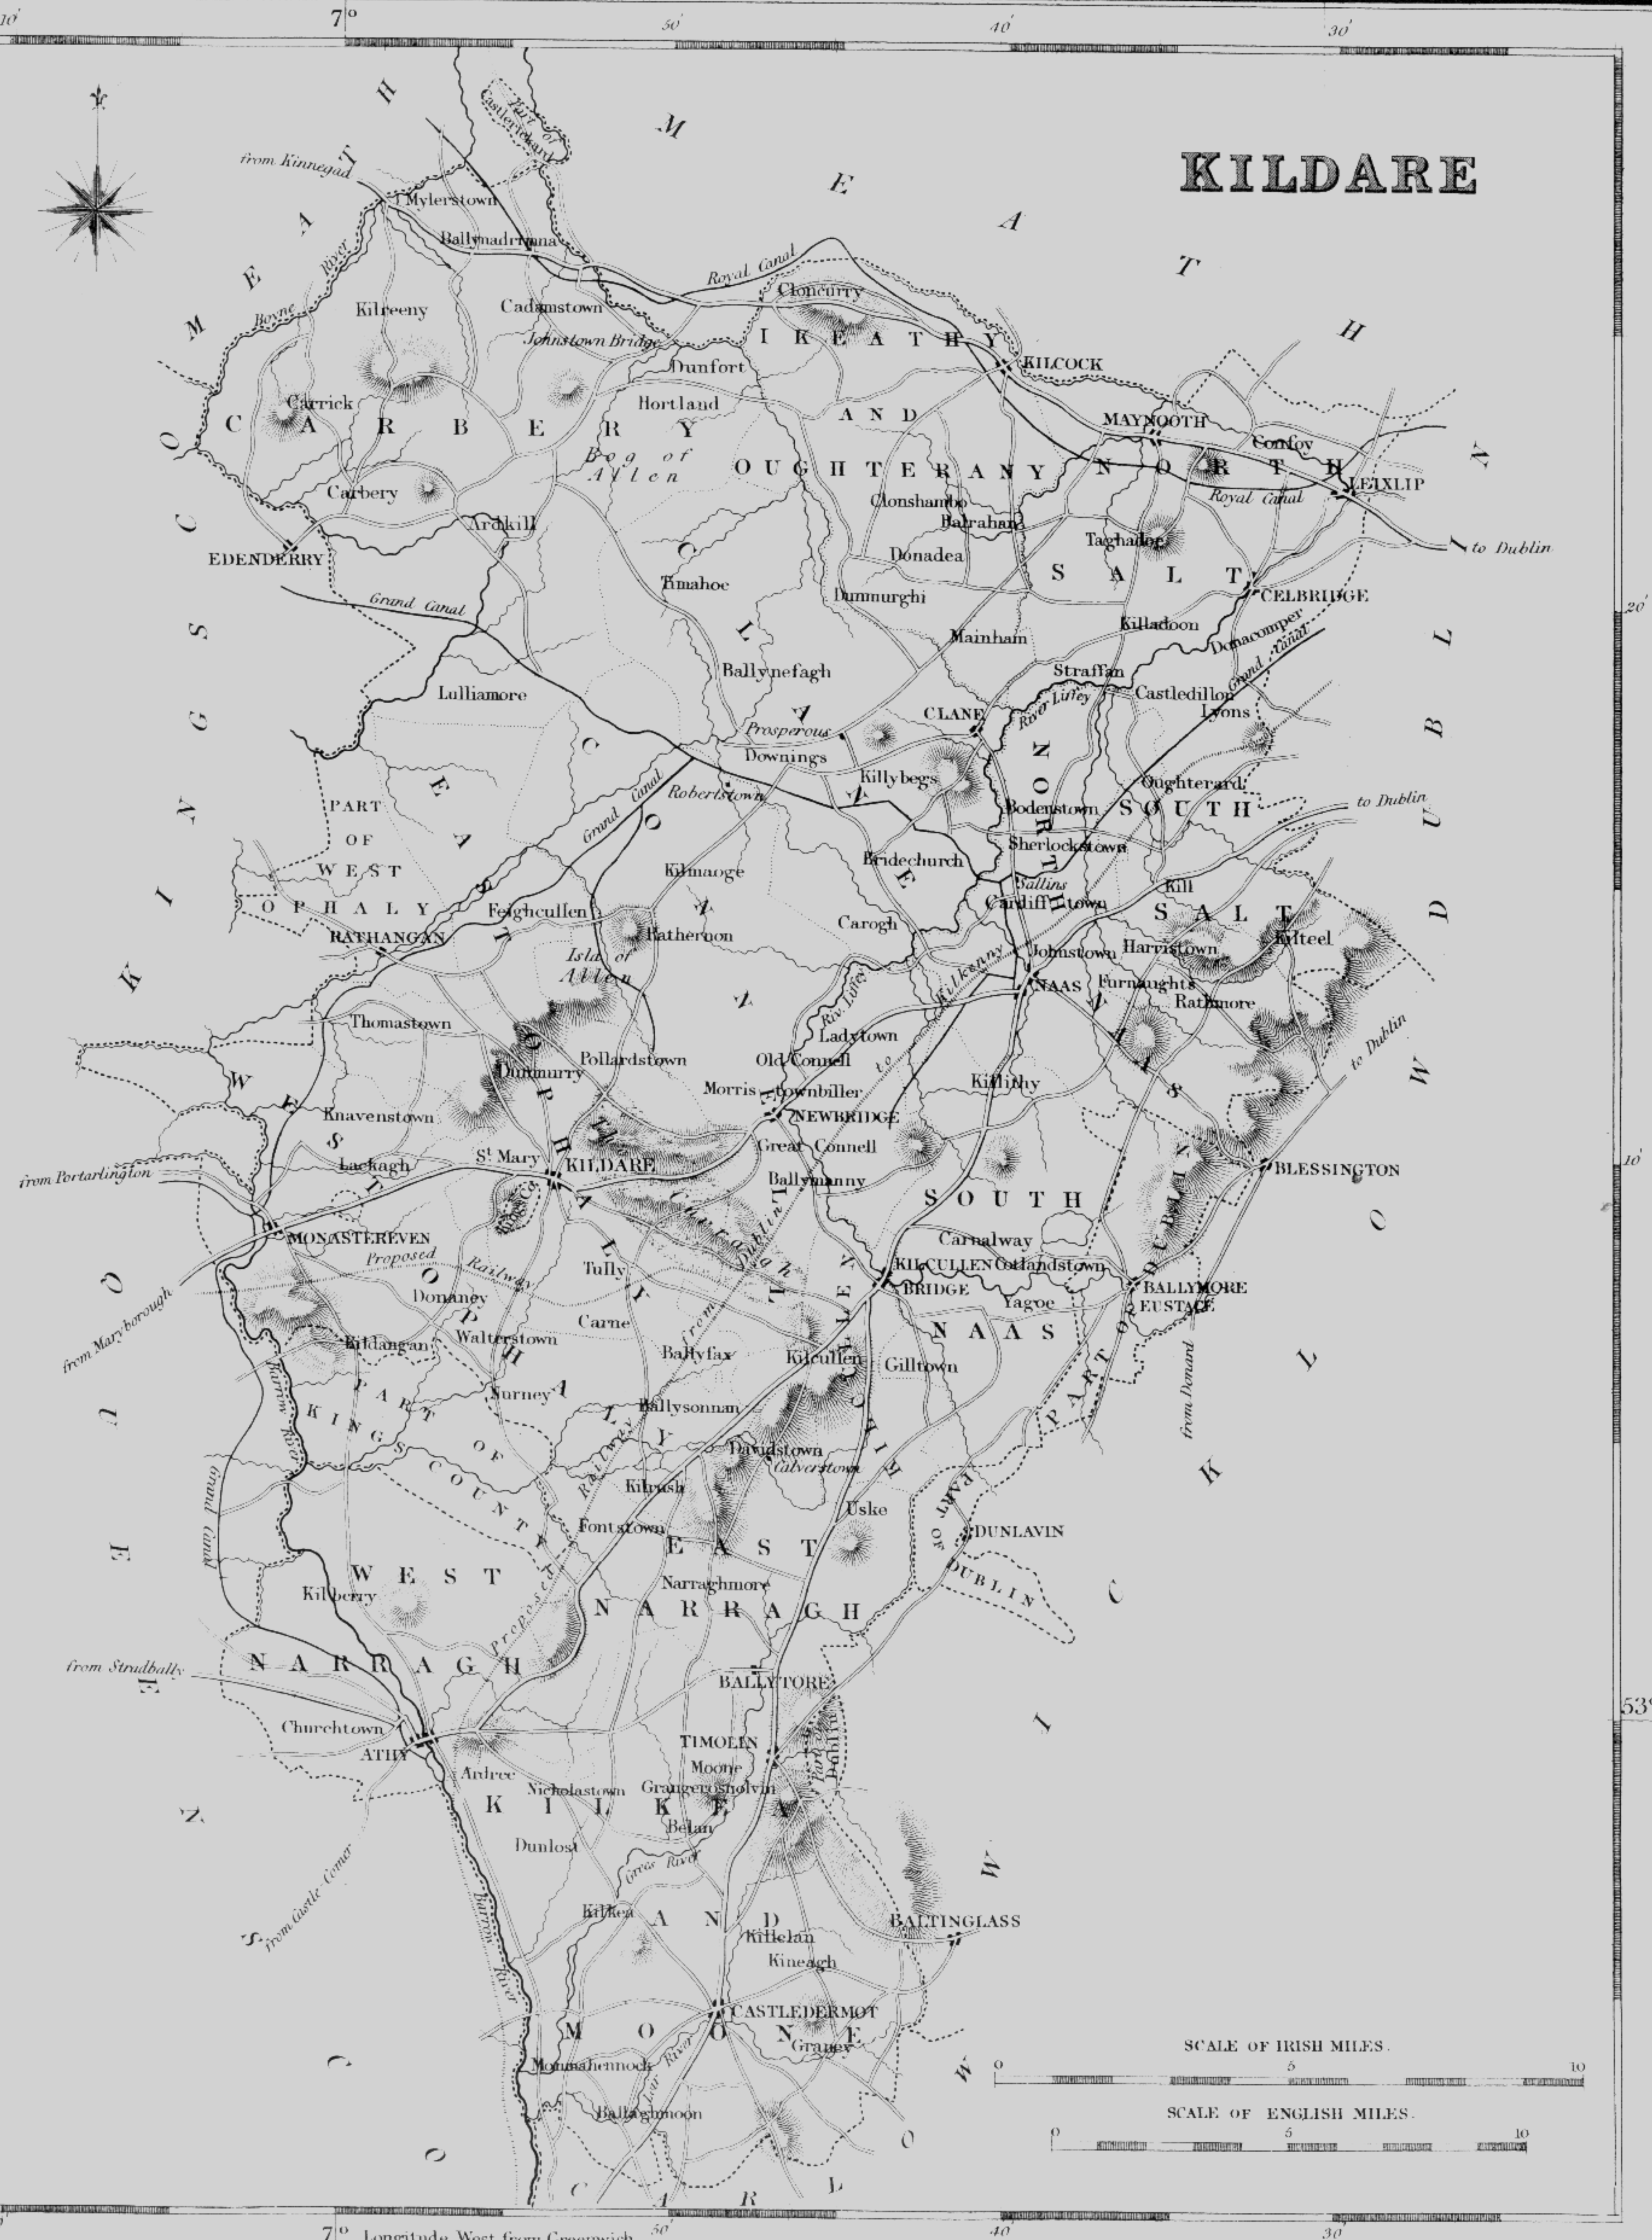

KILDARE

10' 7° 50' 40' 30'

20'

10'

53°

53°

10' 7° 50' 40' 30'

SCALE OF IRISH MILES.

SCALE OF ENGLISH MILES.

Longitude West from Greenwich.

Drawn by R. Creighton